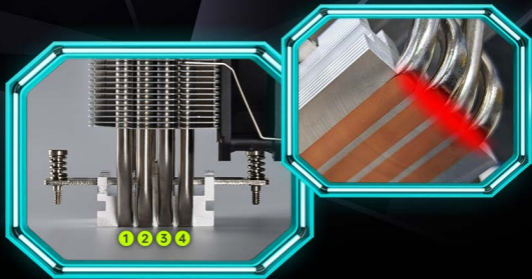

INFINITY FAN

CAN BE SYNCHRONIZED WITH
MAJOR MOTHERBOARD MANUFACTURERS

ENHANCED COOLING WITH 4 COPPER HEAT PIPES

HIGH-QUALITY FAN DELIVERS POWERFUL AIRFLOW

Fan Size
120 x 120 x 25 mm
Beating
PBTblack / Hydraulic
Fan RPM
800-1800±10%RPM
Air Flow
72 CFM
Air Pressure
1.9mm H2O
Noise
35dBA(MAX)
Connector
4 Pin
Durability
20000H

DIMENSIONS

122.00mm

74.81mm

31.24mm

151.20mm

Overall Dimensions	122*95*153mm
Quantity of heat pipe	4 pcs
Fan Dimensions	120*120*25mm
Fan RPM	800-1800±10% RPM
Noise	35dBA (MAX)
Air Pressure	1.9 mm H2O
Bearing Type	Hydro bearing
Rated Current	200mA±20%
Working Voltage	DC 6.0-13.2V(fan)
compatibility(Intel)	775/115X/1700/1200/1850
compatibility(AMD)	AM4/AM5
Rated Voltage	12V