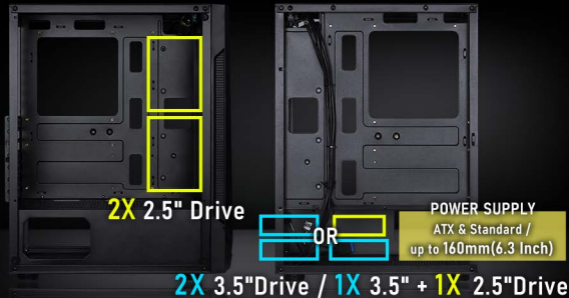

SPACE-EFFICIENT INTERIOR