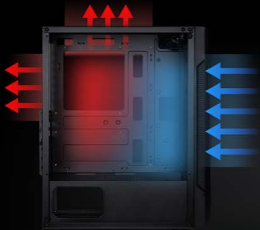

HIGH
AIRFLOW PERFORMANCE

450mm(17.9 Inch)

200mm(7.8 Inch)

Maximum CPU
Cooler Height
160mm
(6.3 Inch)

Cable Management Space 26mm (1.0 Inch)

360mm(14.1 Inch)

Motherboard
Support
Mini-ITX
MicroATX
ATX

Maximum Graphics Card
Support

310mm (12.2 Inch)