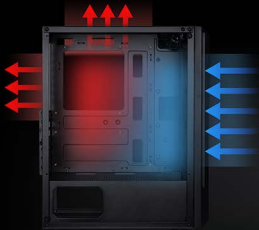

HIGH
AIRFLOW PERFORMANCE

450mm(17.9 Inch)

200mm(7.8 Inch)

360mm(14.1 Inch)