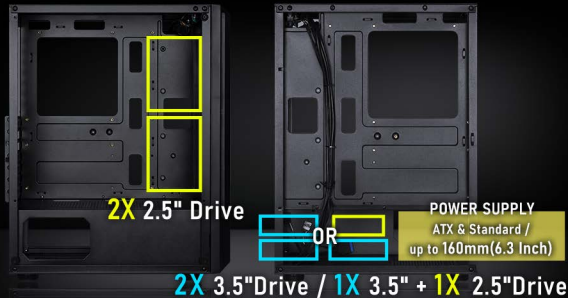

Radiator 120mm

Radiator 280mm/240mm

BI-FENIX

A1

HIGH
AIRFLOW PERFORMANCE

450mm(17.9 Inch)

200mm(7.8 Inch)

360mm(14.1 Inch)

SPACE-EFFICIENT INTERIOR

MOTHERBOARD

ATX

Micro-ATX

Mini-ITX

VGA LENGTH SUPPORT

310mm
(12.2inch)

CABLE MANAGEMENT